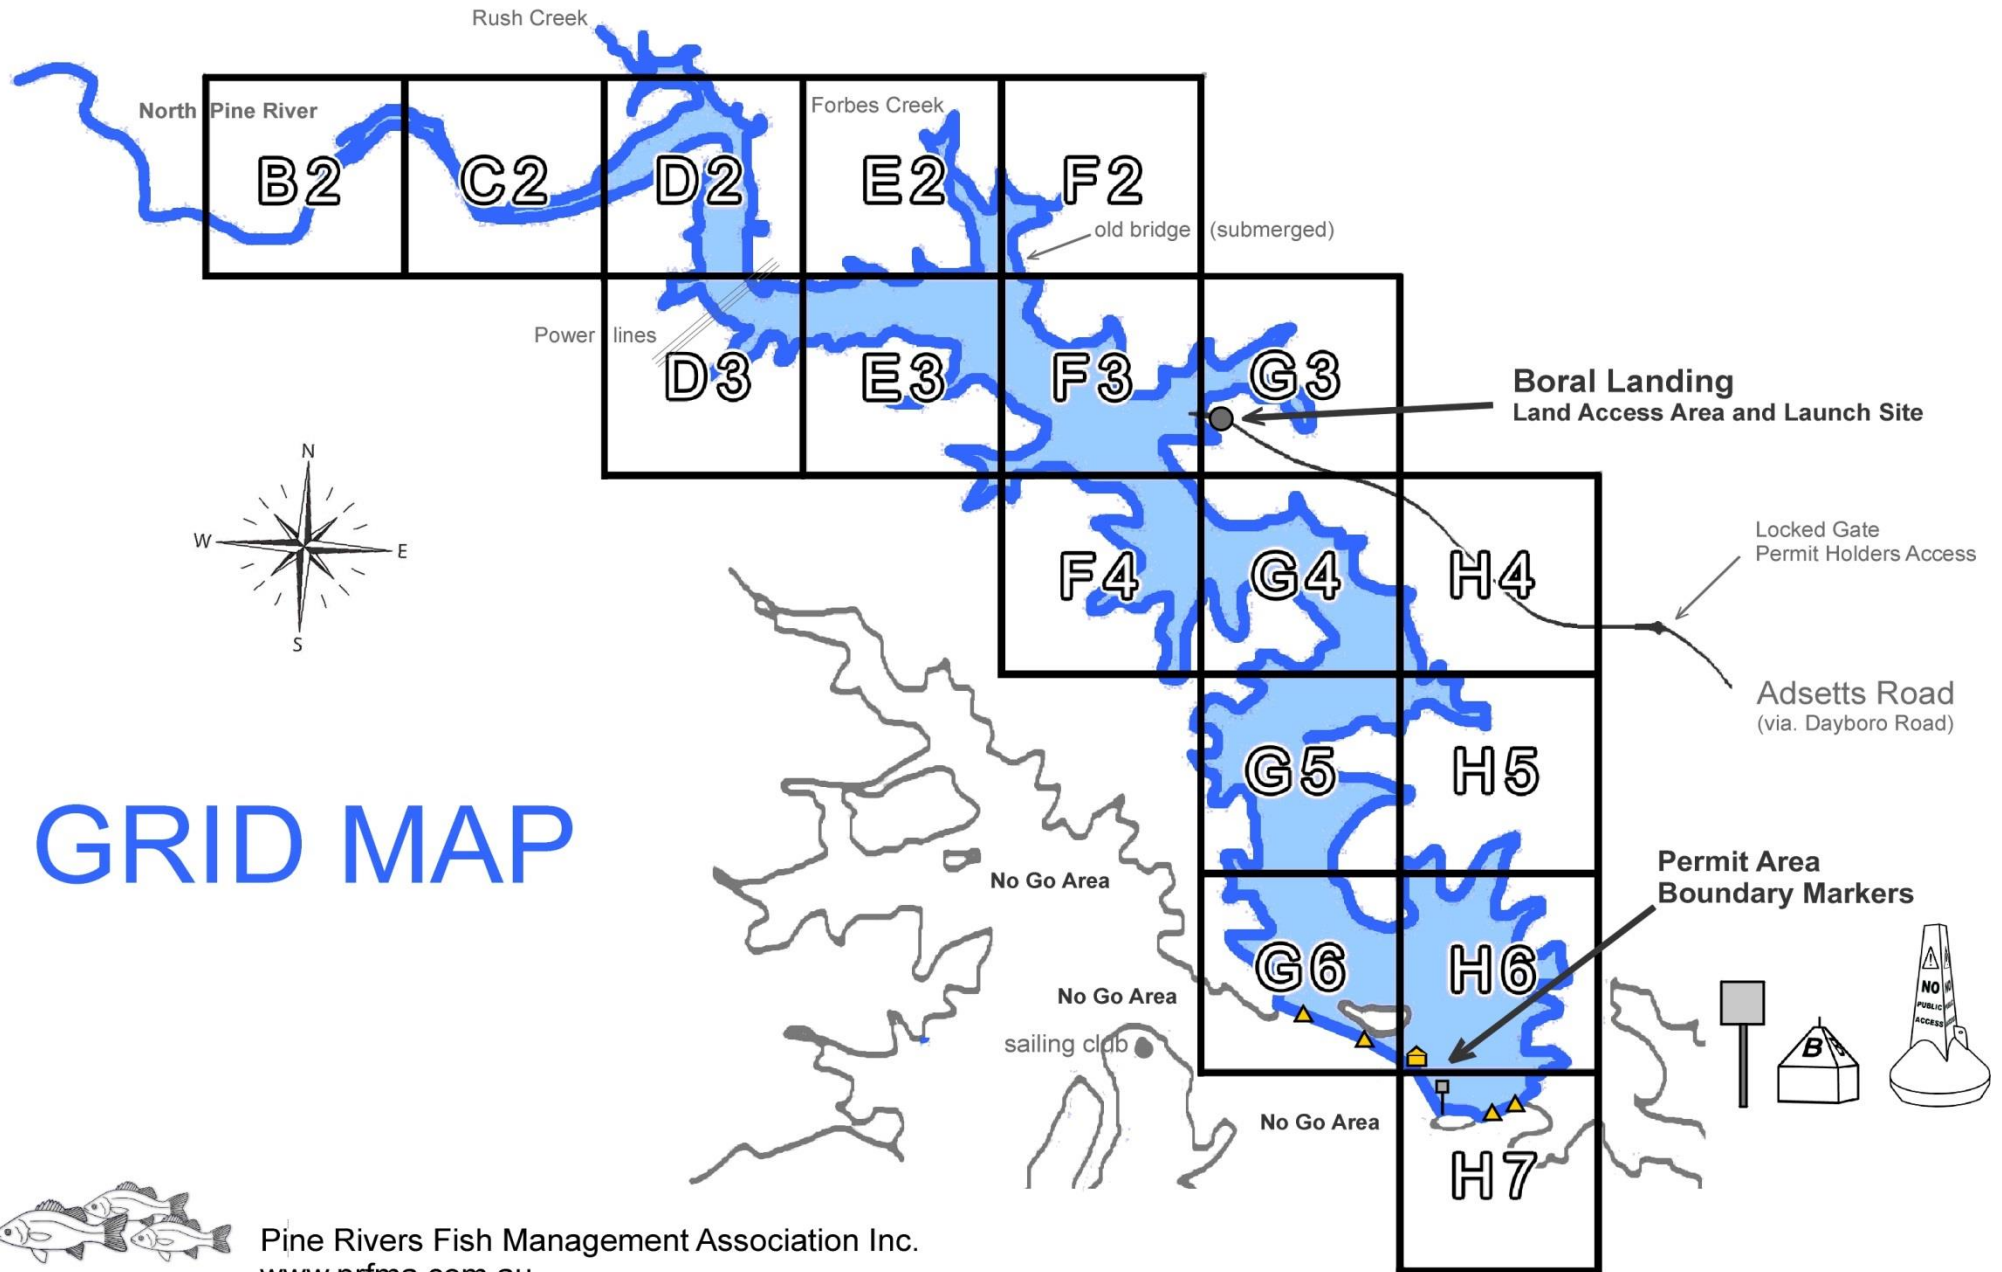

Lake Samsonvale Boating Access Scheme

GRID MAP