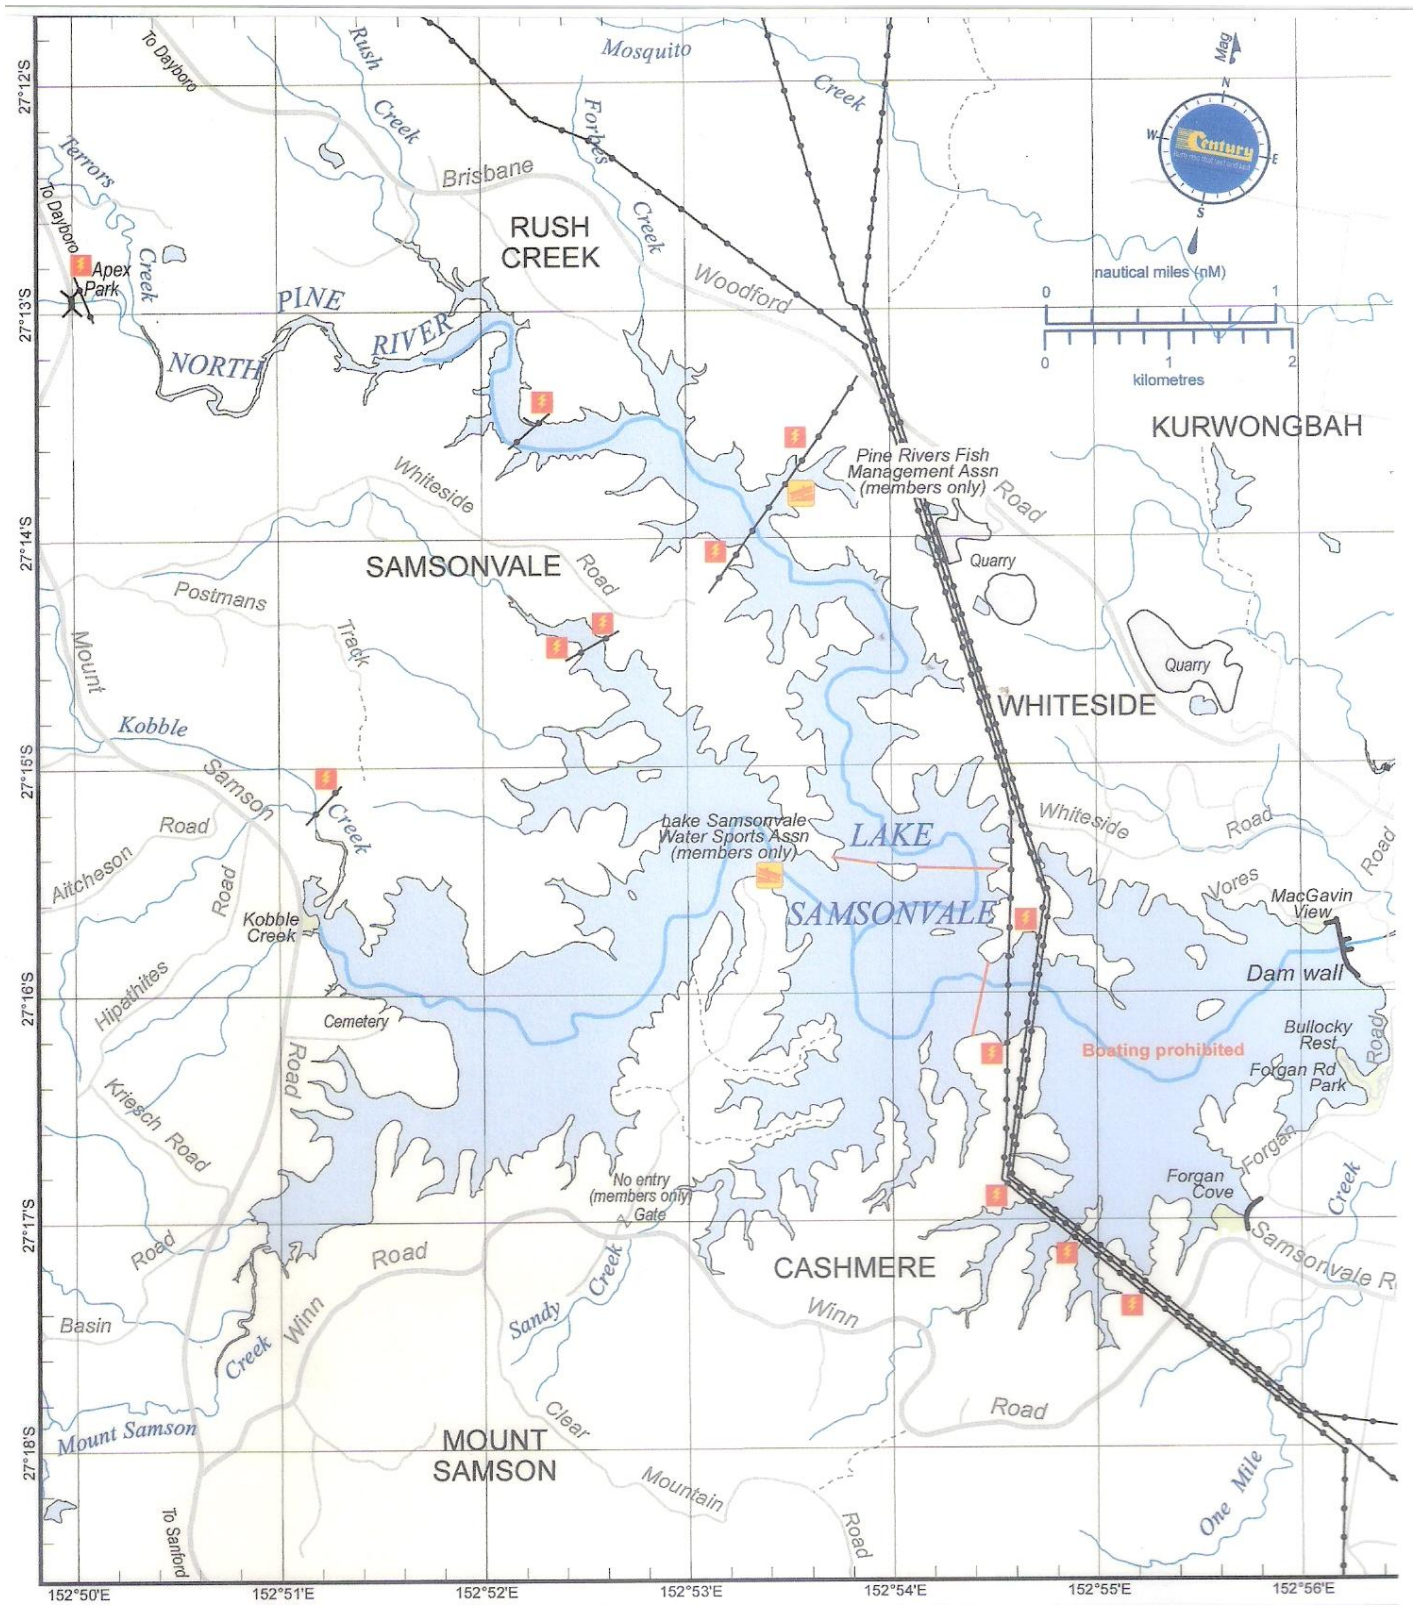

Vessels with PRFMA Boating Access Permits are permitted to access Lake Samsonvale

**NORTH OF THE ISLAND LOCATED AT**

**152° 54' East : 27° 15.4' South**

South and West of the Island mentioned above is accessible to Members of the Lake Samsonvale only Water Sports Assoc (LSWSA) ONLY