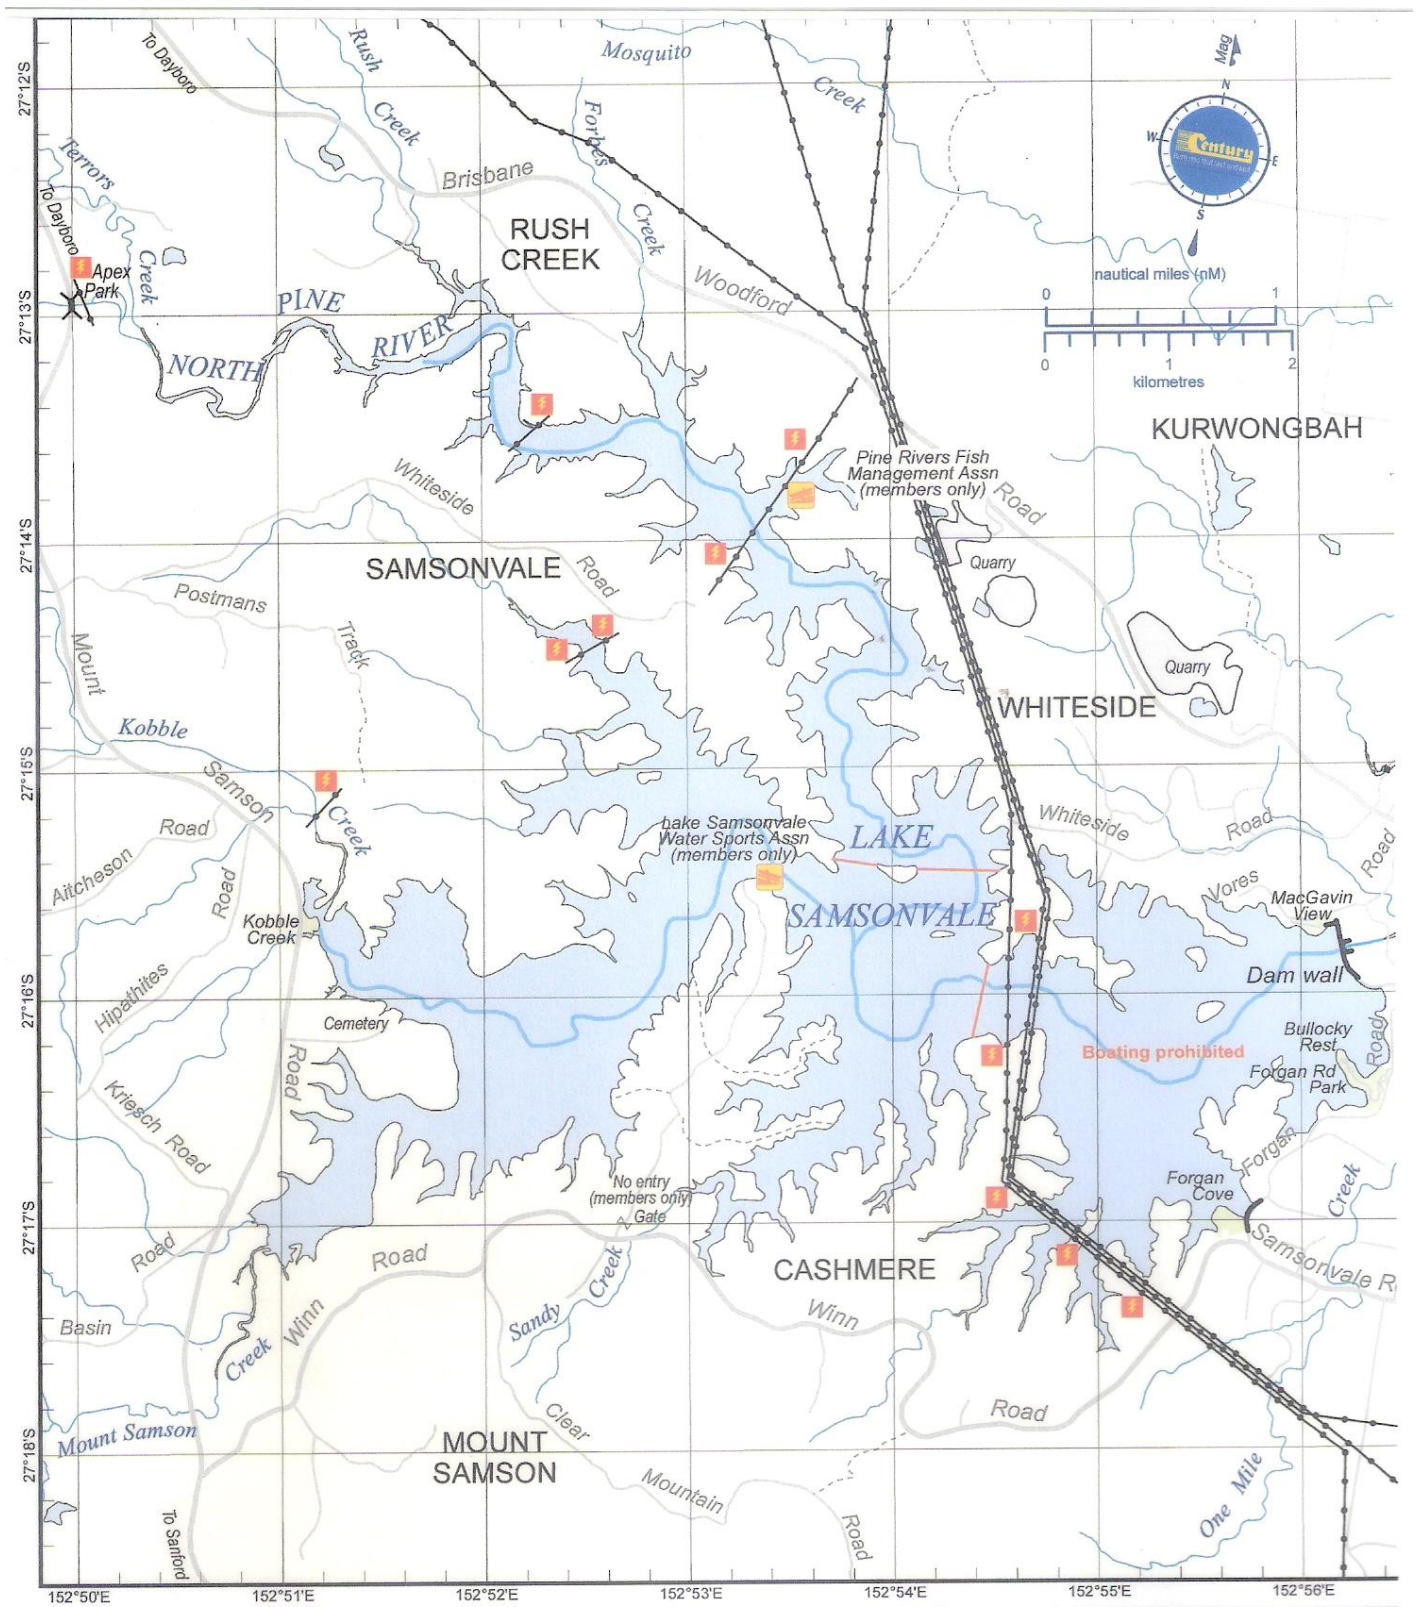

Vessels with PRFMA Boating Access Permits are permitted to access Lake Samsonvale

NORTH OF THE ISLAND LOCATED AT

152° 54' East : 27° 15.4' South

South and West of the Island mentioned above is accessible to Members of the Lake Samsonvale only Water Sports Assoc (LSWSA) ONLY